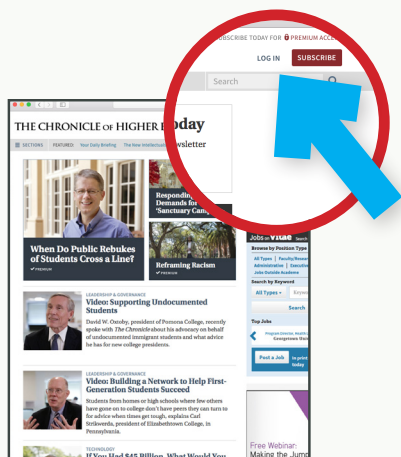

SITE LICENSE

YOUR PASSPORT TO HIGHER ED INTELLIGENCE

The Chronicle's daily news articles, data, and special reports are available anytime and anywhere. With one login, users can search and read premium content in the office, off campus, or on-the-go.

COMPUTER

IF YOU'RE ON CAMPUS:

1. Simply go to Chronicle.com for complete access.

IF YOU'RE OFF CAMPUS:

1. Go to **Chronicle.com** and click on the "Log In" link at top, right-hand side of the web page.
2. Choose the "Create an account now" option.
3. Enter and confirm your **campus e-mail address**, then follow the steps on the account setup pages.